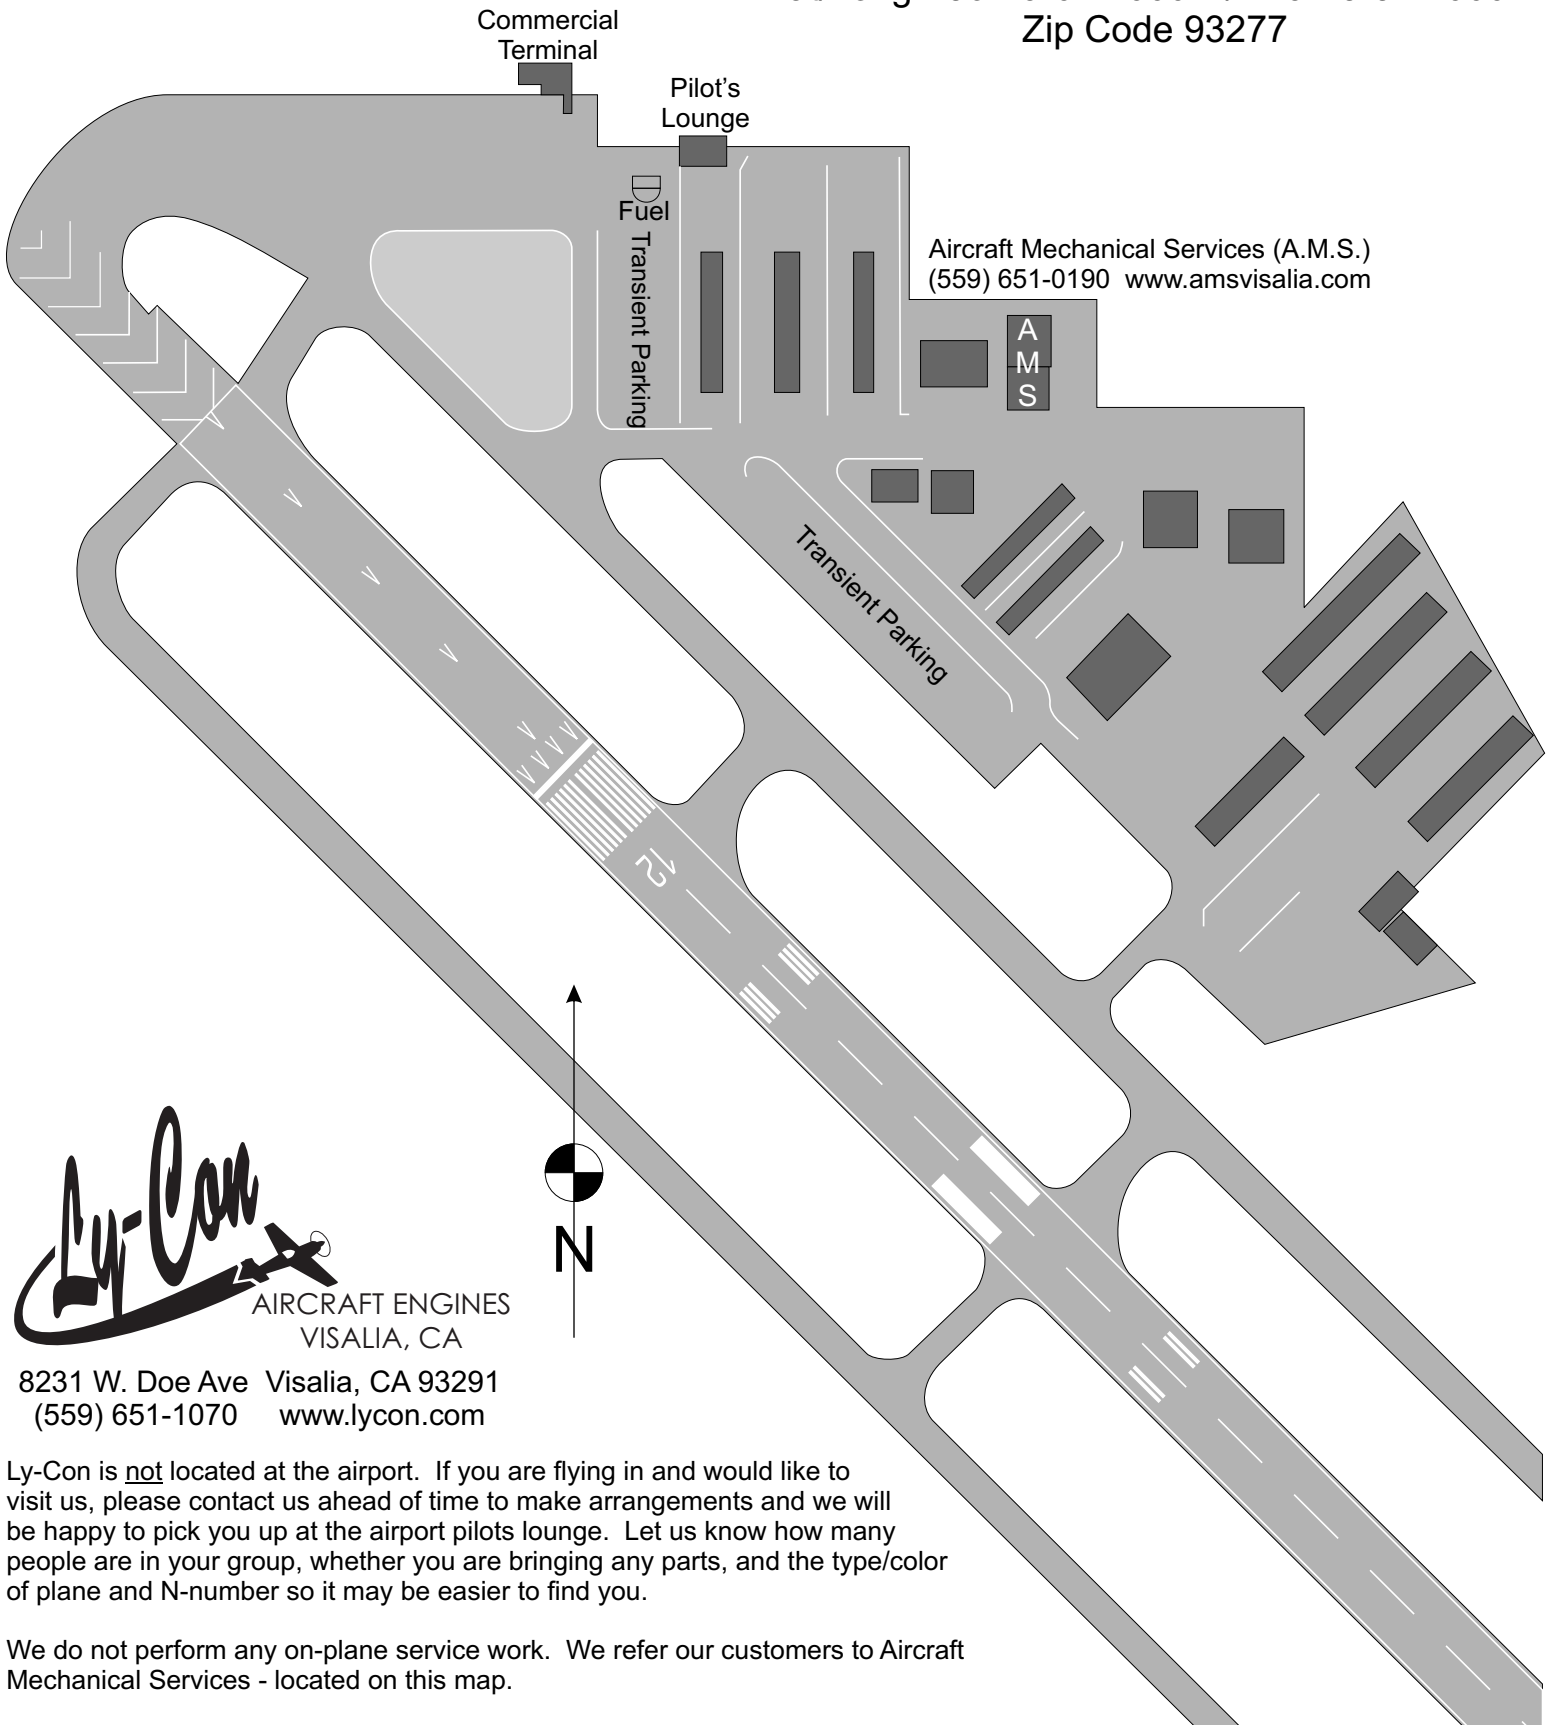

Visalia Municipal Airport

Airport ID# KVIS - Elev. 295 ft.

Lat/Long - 36-19-07.2000N / 119-23-34.4000W

Zip Code 93277

AIRCRAFT ENGINES
VISALIA, CA

8231 W. Doe Ave Visalia, CA 93291
(559) 651-1070 www.lycon.com

Ly-Con is not located at the airport. If you are flying in and would like to visit us, please contact us ahead of time to make arrangements and we will be happy to pick you up at the airport pilots lounge. Let us know how many people are in your group, whether you are bringing any parts, and the type/color of plane and N-number so it may be easier to find you.